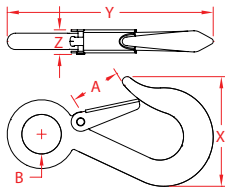

# EYE HOOK

## 316 STAINLESS STEEL

Import

Precision  
Cast

ITEM	A	B	X (height)	Y (length)	Z (width)	WLL (lb)	WT (lb)	PACKAGING TYPE	EACH (qty)	INNER (qty)	CARTON (qty)	UPC
S0194-0001	0.66"	0.75"	2.06"	3.90"	0.54"	300	0.24	POLYBAG	1	10	100	791506036685
S0194-0002	0.77"	1.13"	2.10"	4.50"	0.54"	350	0.34	POLYBAG	1	10	100	791506036692

**NOTE:**  
**WORKING LOADS ARE BASED ON GRADUAL PULL, NOT SHOCK LOADS. INCLUDES REMOVABLE SAFETY LATCH.**  
**ALL DIMENSIONS ARE NOMINAL (+/- 3%) AND ARE SUBJECT TO CHANGE WITHOUT NOTICE.**